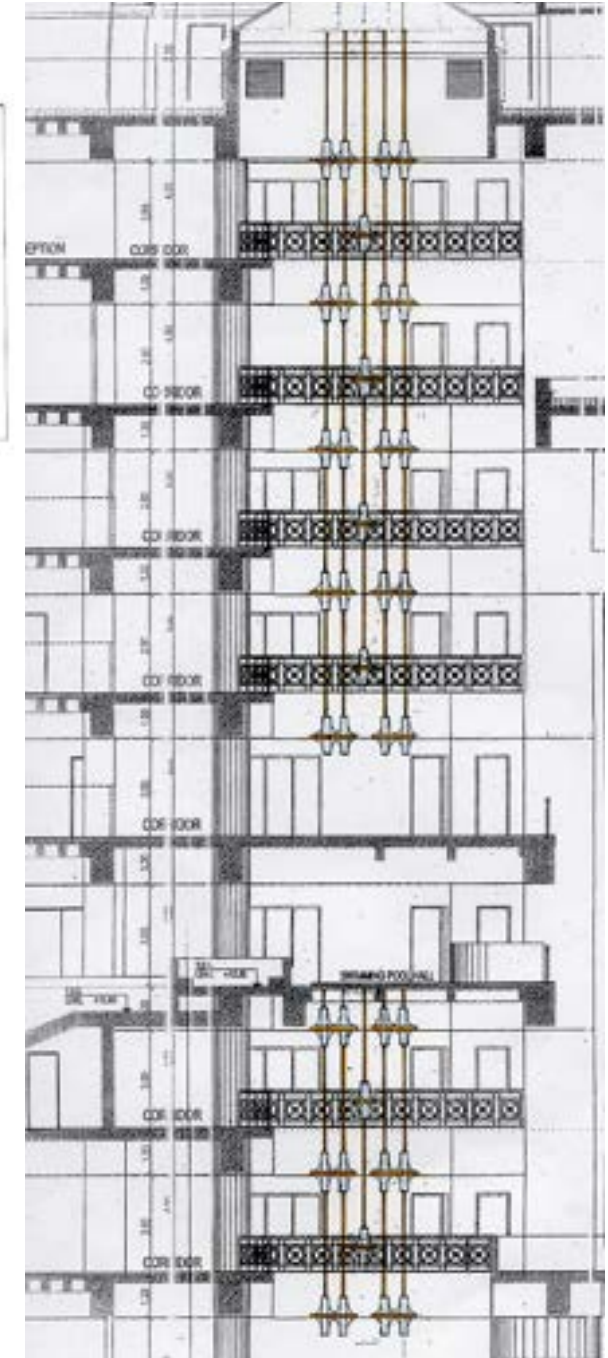

Japan, Chibu - Trinity University Main Building