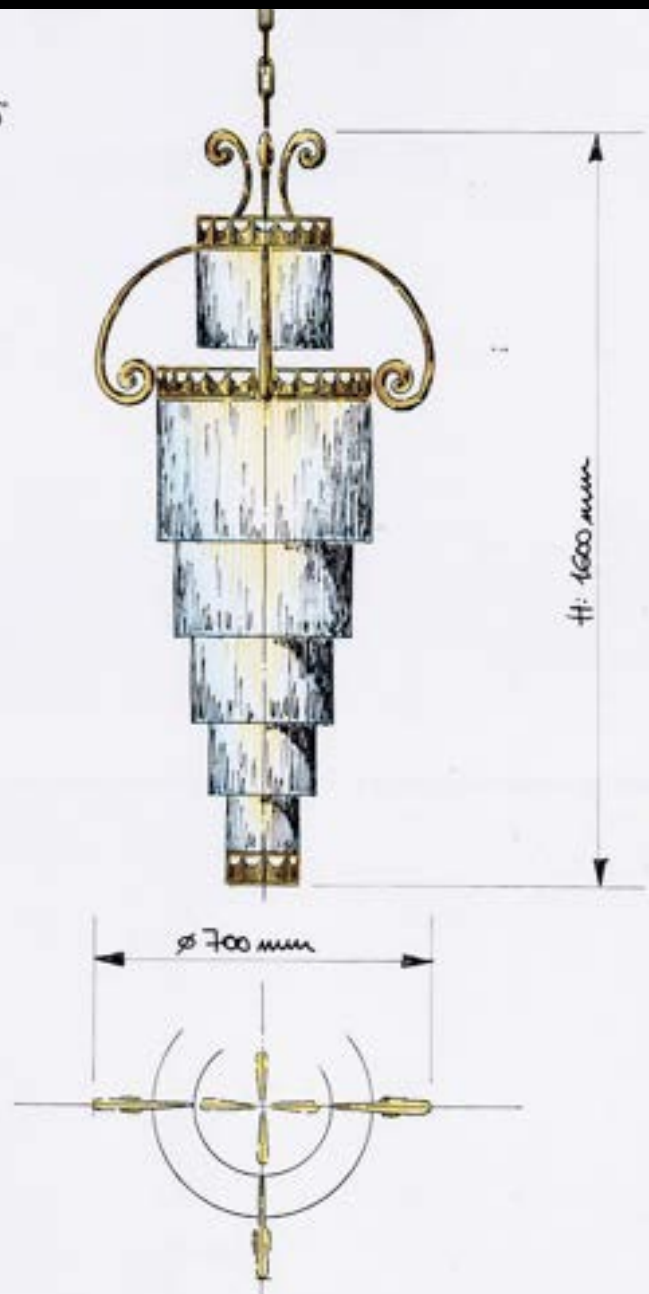

diameter 70cm height 160cm 22 lamps E14 scale 1/10

chandelier 20/6771

DESIGNED BY PROJECT: *Savannah Parkside*
OFFERT: *Foyer 1. Etage*