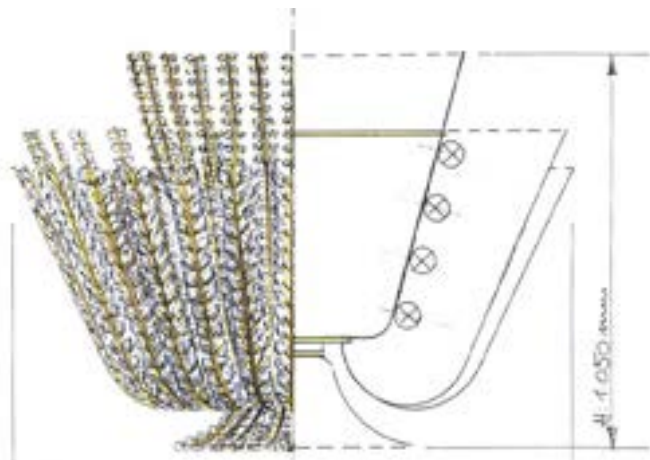

New designs and reproductions

Our designers are experienced in all design styles from various periods and cultures, including Classical, Baroque, Empire, Maria Theresia, Art Deco/Art Nouveau, Modern, Mediterranean/Murano, Arabic, and Asian. If requested, they also create designs for original products or reproductions of historical and modern fixtures.

All designs are the sole property of Bakalowits Light Design and may be used only with special permission.

BAKALOWITS®
LIGHT DESIGN