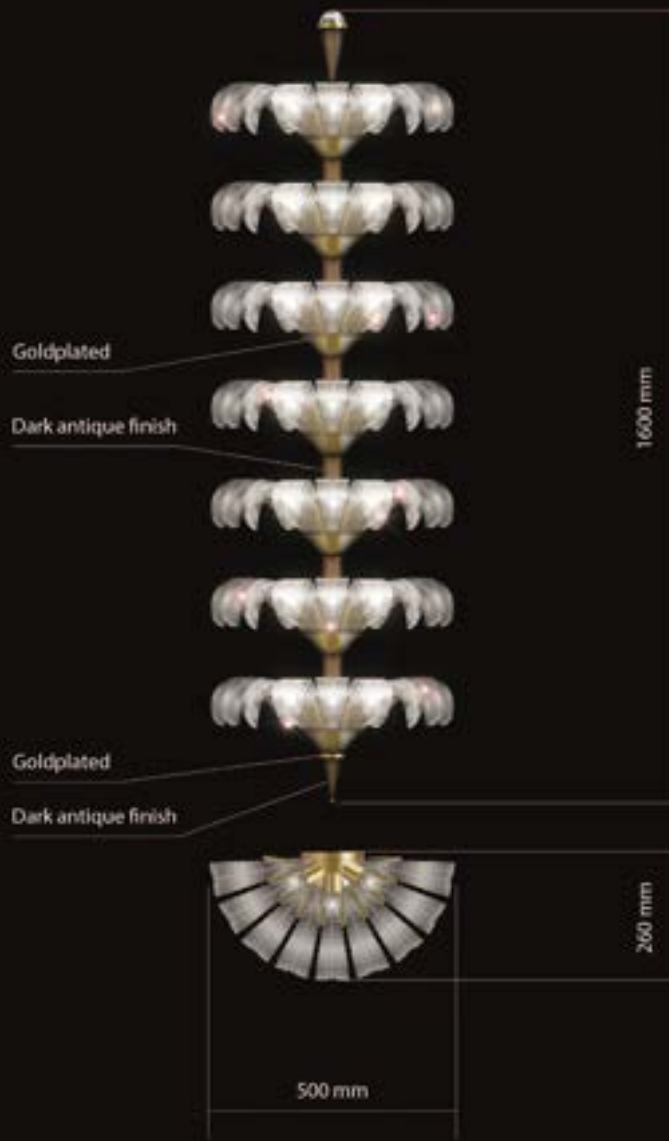

Chandelier of the year 1955

BAKALOWITS®
LIGHT DESIGN

BAKALOWITS®
LIGHT DESIGN

BAKALOWITS®
LIGHT DESIGN

BAKALOWITS®
LIGHT DESIGN

H 9000 mm

H 9200 mm

BAKALOWITS®
LIGHT DESIGN