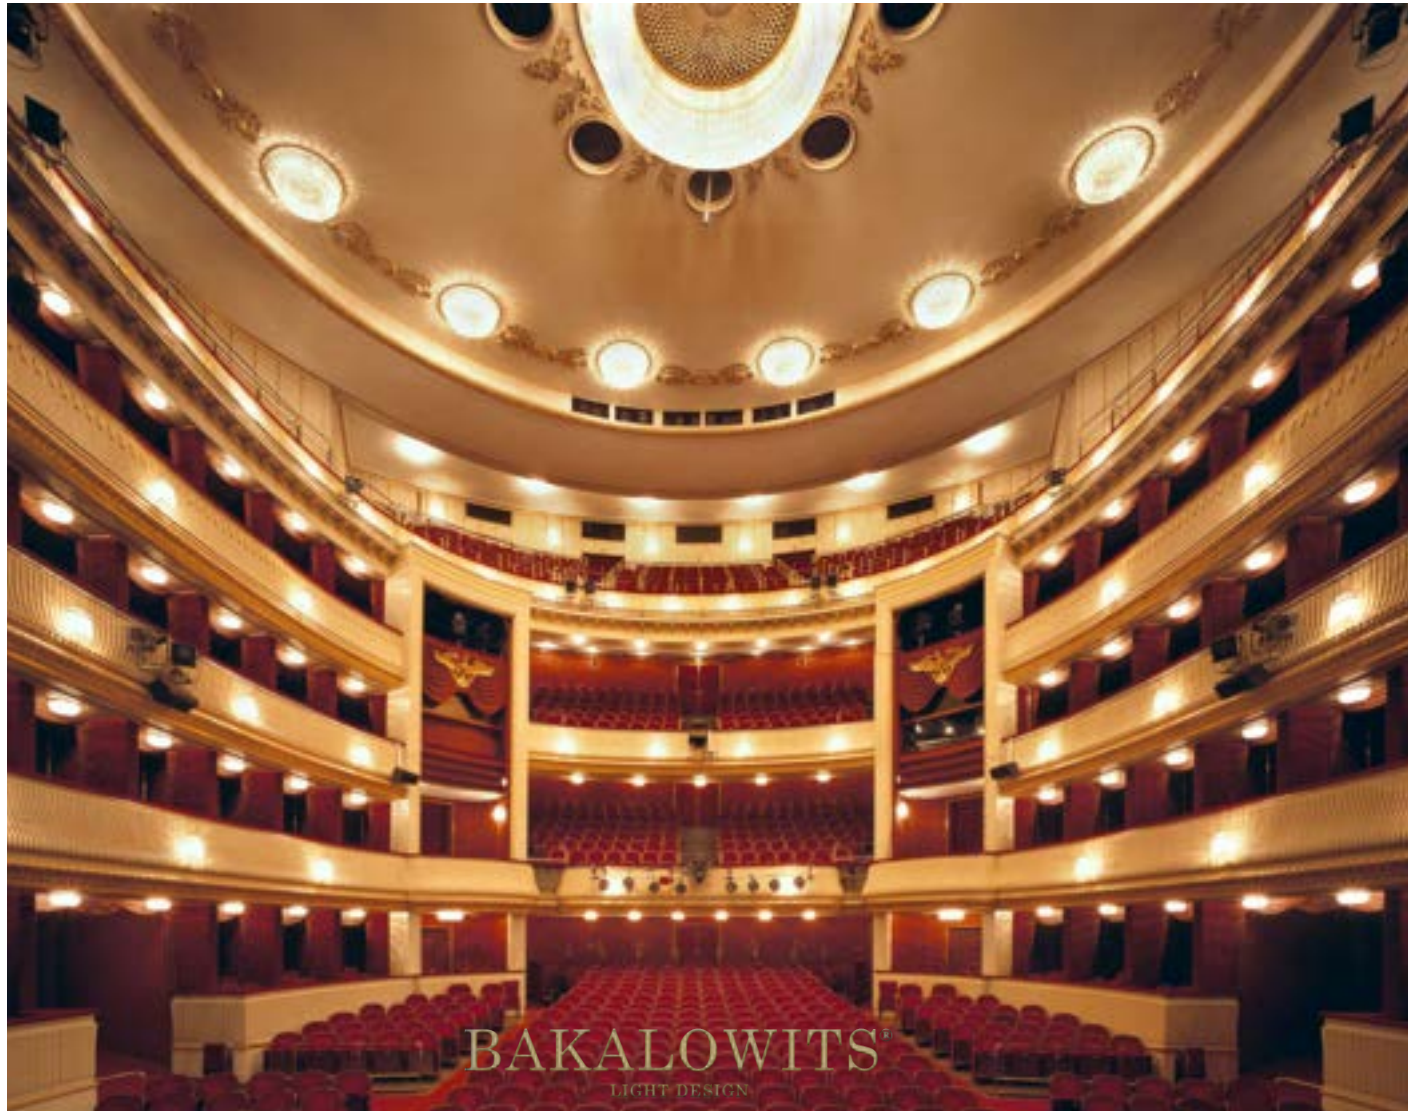

Austria, Vienna - Staatsoper